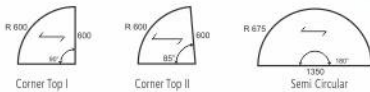

Modular Conference Table

Basic Modules .....

Nova Conference Table

Basic Modules .....

Configurations .....

Business Head
M: 80077 72960
E: vng@spacewood.in

NAGPUR OFFICE - 80077 79647 / sap@spacewood.in
NORTH - 85272 23357 / mohit.gupta@spacewood.in
NORTH EAST - 94357 35543 / shubhomoy@spacewood.in
EAST - 80072 43808 / tausif@spacewood.in
CENTRAL - 80077 71934 / vickeydubey@spacewood.in
WEST - 80077 72530 / sap@spacewood.in
SOUTH - 99166 17237 / shreeshail@spacewood.in

FACTORY:
T-48, MIDC, Hingna Road, Nagpur - 440 016 (India) T: +91 7104 235968 Fax: +91 7104 232139
E: info@spacewood.in, www.spacewood.in