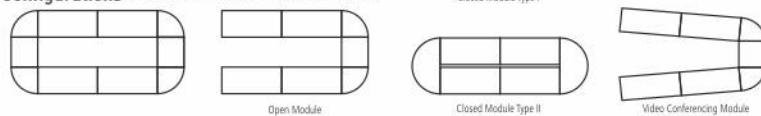

Business Head
M: 80077 72960
E: vng@spacewood.in

NAGPUR OFFICE - 80077 79647 / sap@spacewood.in
NORTH - 85272 23357 / mohit.gupta@spacewood.in
NORTH EAST - 94357 35543 / shubhomoy@spacewood.in
EAST - 80072 43808 / tausif@spacewood.in
CENTRAL - 80077 71934 / vickeydubey@spacewood.in
WEST - 80077 72530 / sap@spacewood.in
SOUTH - 99166 17237 / shreeshail@spacewood.in

FACTORY:
T-48, MIDC, Hingna Road, Nagpur - 440 016 (India) T: +91 7104 235968 Fax: +91 7104 232139
E: info@spacewood.in, www.spacewood.in