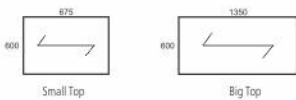

Modular Conference Table

Basic Modules .....

Nova Conference Table

Basic Modules .....

Configurations .....

Business Head
M: 80077 72960
E: vng@spacewood.in

NAGPUR OFFICE - 80077 79647 / sap@spacewood.in
NORTH - 85272 23357 / mohit.gupta@spacewood.in
NORTH EAST - 94357 35543 / shubhomoy@spacewood.in
EAST - 80072 43808 / tausif@spacewood.in
CENTRAL - 80077 71934 / vickeydubey@spacewood.in
WEST - 80077 72530 / sap@spacewood.in
SOUTH - 99166 17237 / shreeshail@spacewood.in

FACTORY:
T-48, MIDC, Hingna Road, Nagpur - 440 016 (India) T: +91 7104 235968 Fax: +91 7104 232139
E: info@spacewood.in, www.spacewood.in